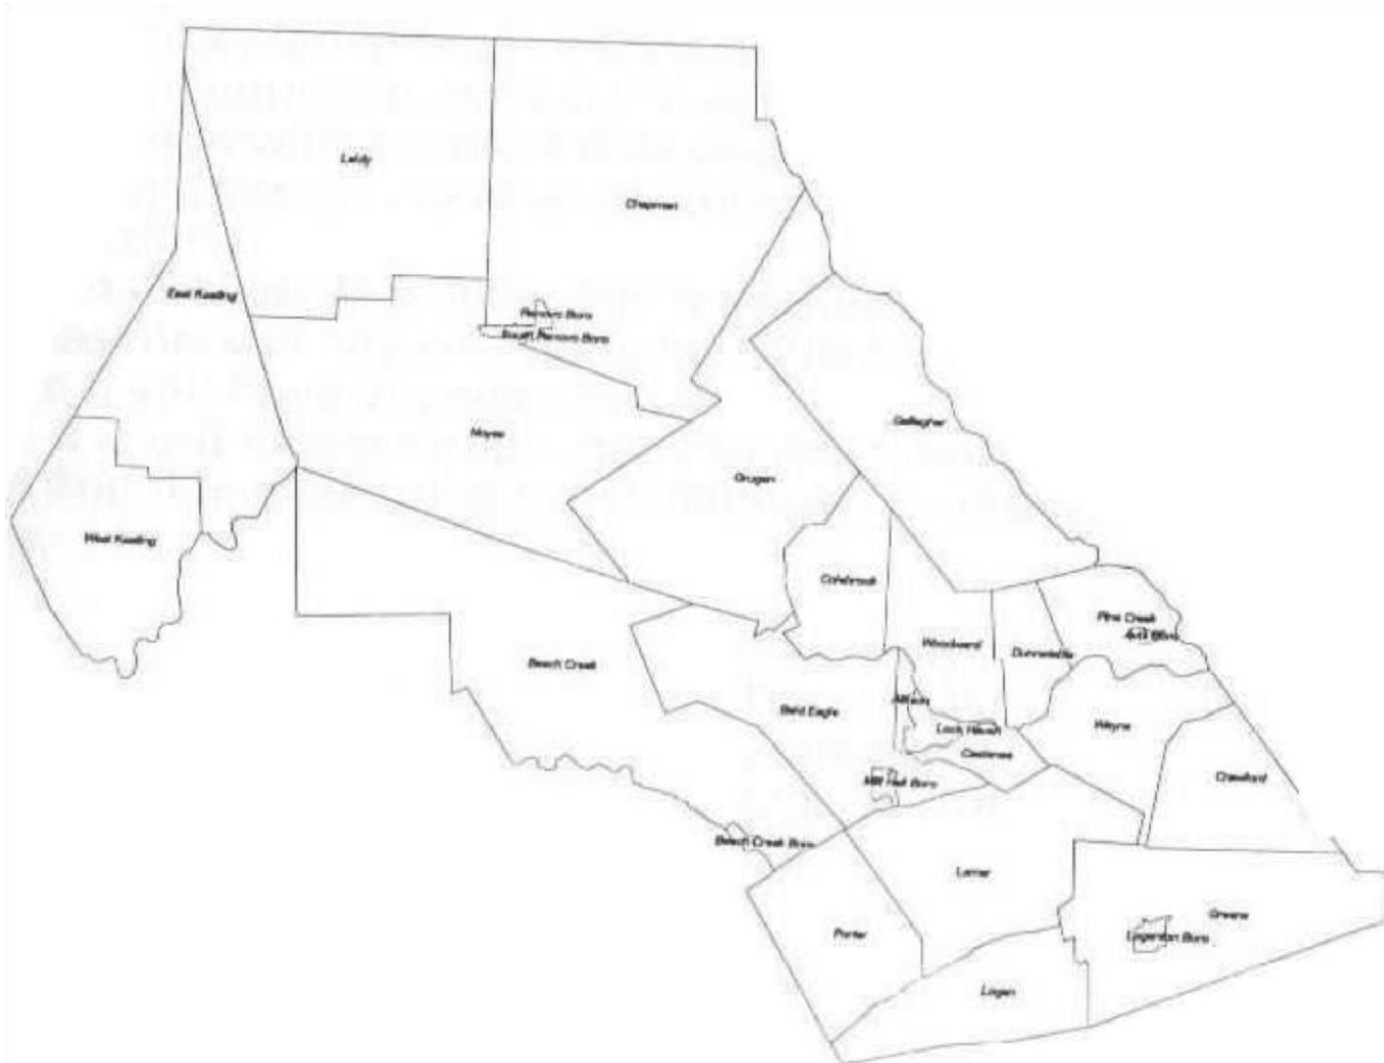

Clinton County Genealogical Society

Listing of Cemeteries and Burial Places by

Municipality

Allison Township

[St. Agnes Roman Catholic Cemetery \(120\)](#)

Avis Borough [Bellevue](#)

[Cemetery \(089\)](#)

Bald Eagle Township

[Brown Cemetery \(005\)](#)

[Gallagher Stillborn Burial \(147\)](#)

[Sunnyside Cemetery \(004\)](#)

Beech Creek Borough

[Clark Cemetery \(008\)](#)

Beech Creek Township

[Bossert Family Cemetery \(129\)](#)

[David Family Cemetery \(023\)](#)